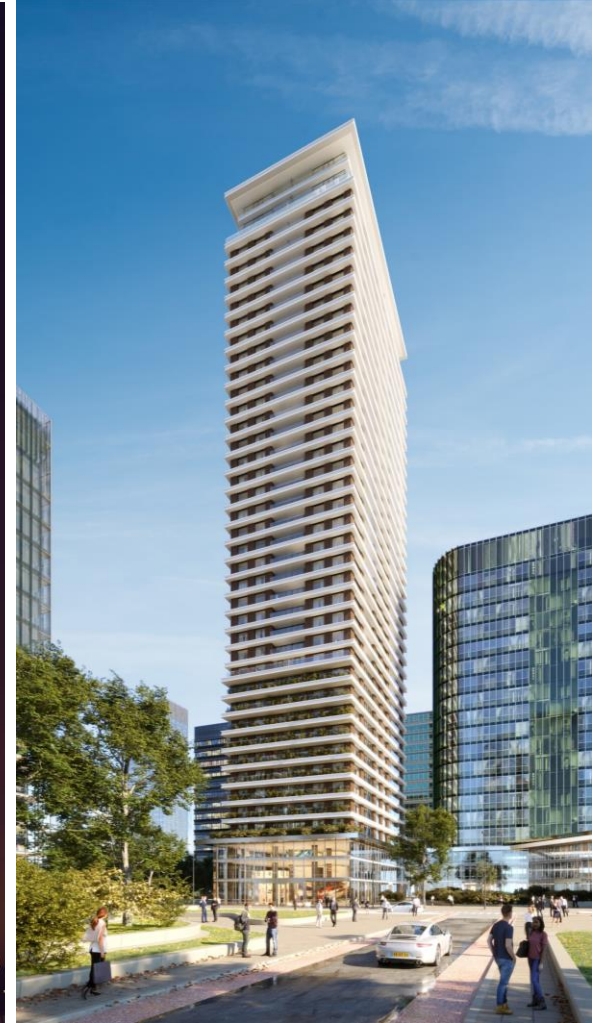

Dreeftoren Quarter / Holland, Amsterdam

with ZZDP + Provast

1 week delivery time - 3 images

commercial spaces
offices

Strawinskyhuis Offices / Holland, Amsterdam
with FLOW Real Estate and ZZDP Architekten
2 weeks delivery time - 10 images