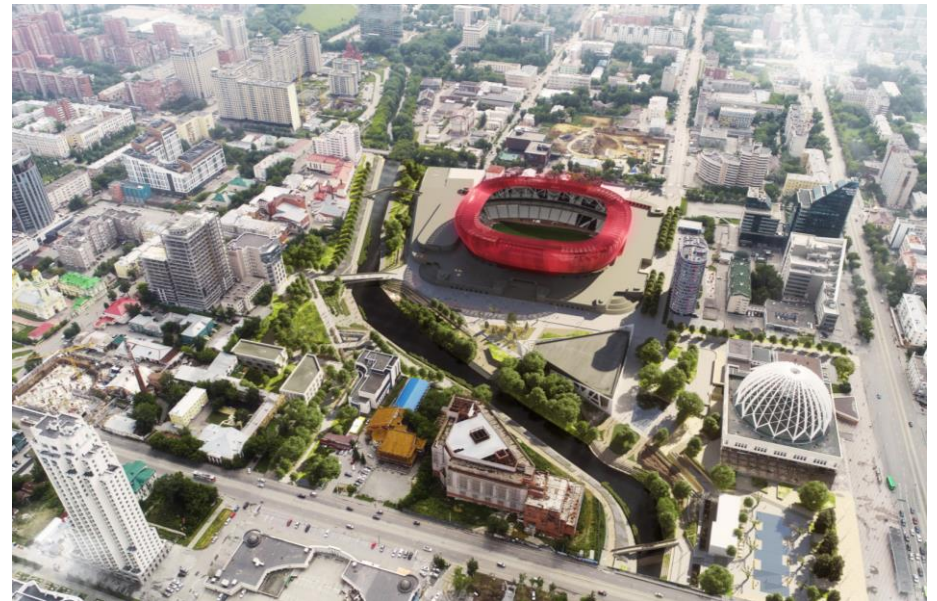

public spaces
parks

Ural Forest – 20 ha of Inner City Multifunctional Public Areas / Russia, Jekaterynburg

with HPP Architekten + ARUP + S&P Architektura Krajobrazu

2 week delivery time - 10 images