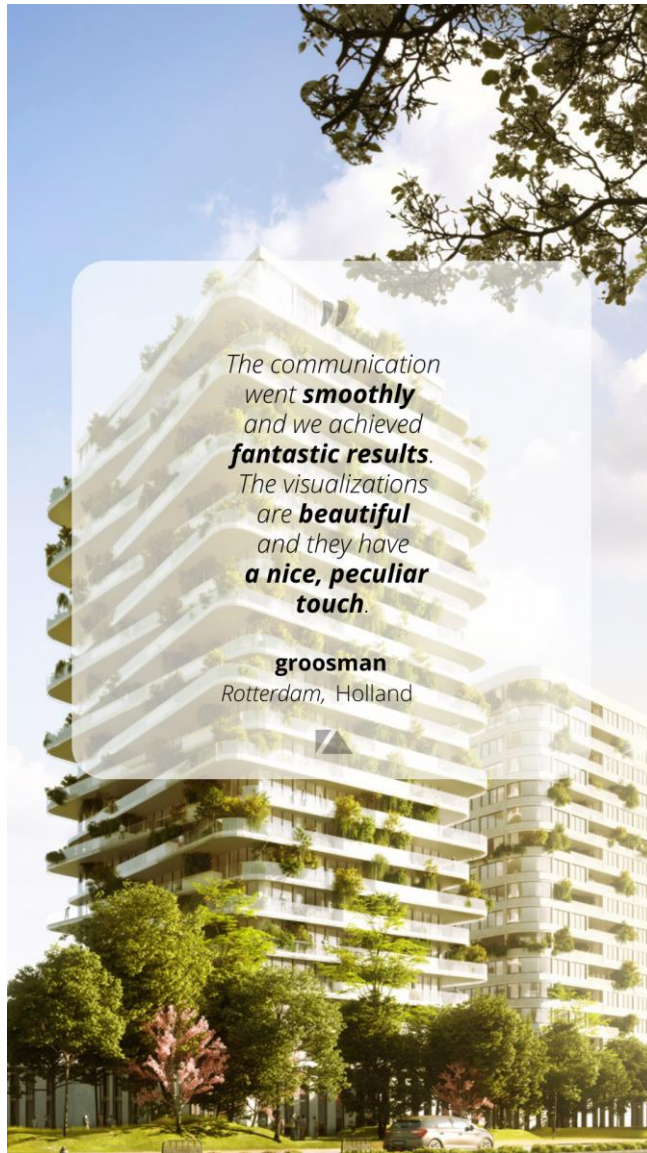

“
*The communication
went smoothly
and we achieved
fantastic results.
The visualizations
are beautiful
and they have
a nice, peculiar
touch.*

groosman
Rotterdam, Holland