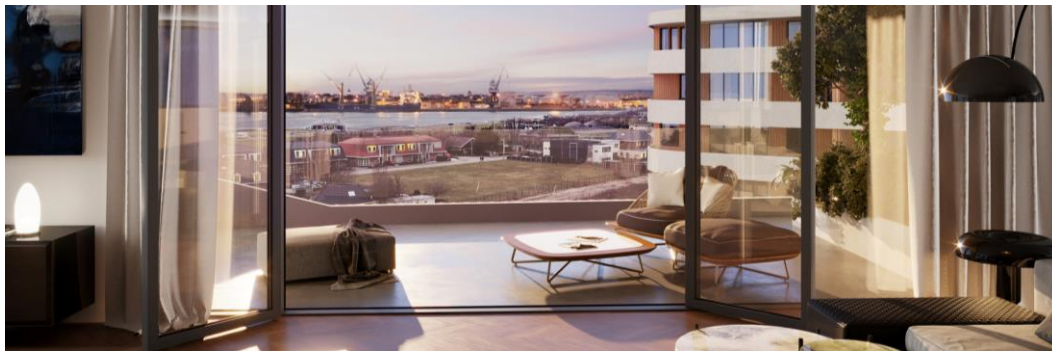

residential spaces
apartments

Residential Complex Langeweg / Holland, Langeweg Hoek
with Groosman + LAP Landscape & Urban Design + Van Omme & De Groot
1st prize in competition, 2 weeks delivery time - 5 images