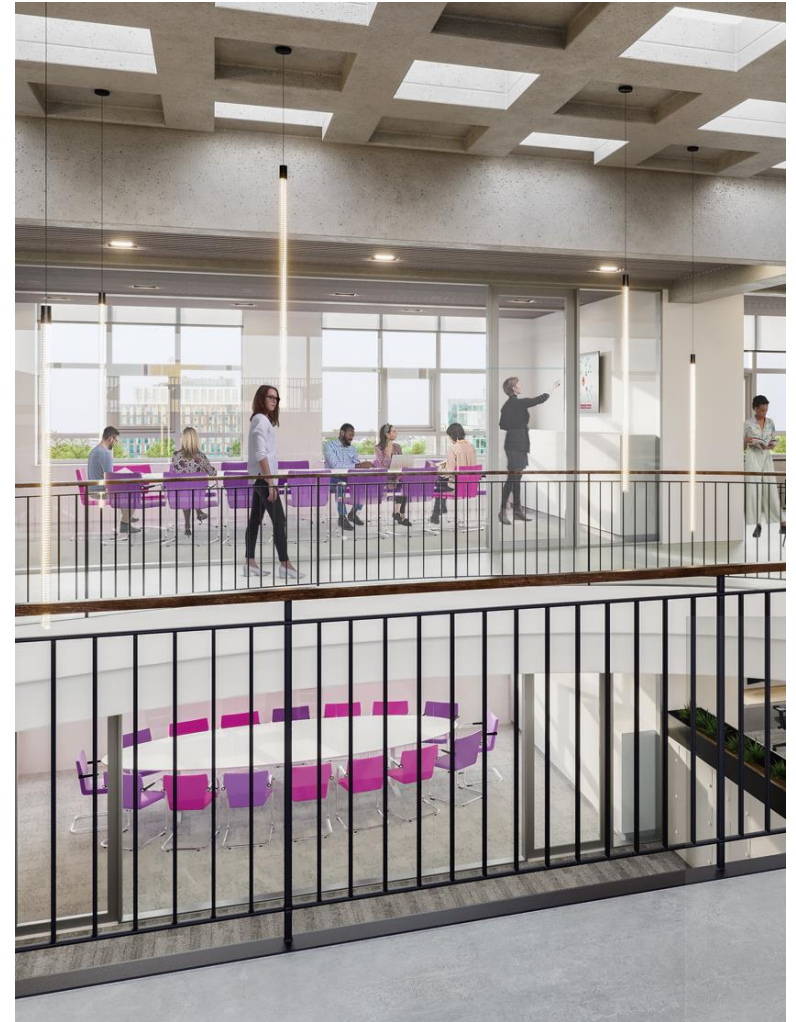

public spaces
foundation

World Heat Beat Embassy / United Kingdom, London
with Rory Architects + WHB Foundation
2 Weeks of delivery time - 6 images

public spaces
social center

Bouwbord Fruitweg / Holland, Amsterdam
with Studio Leon Thier
2 weeks delivery time – 4 images